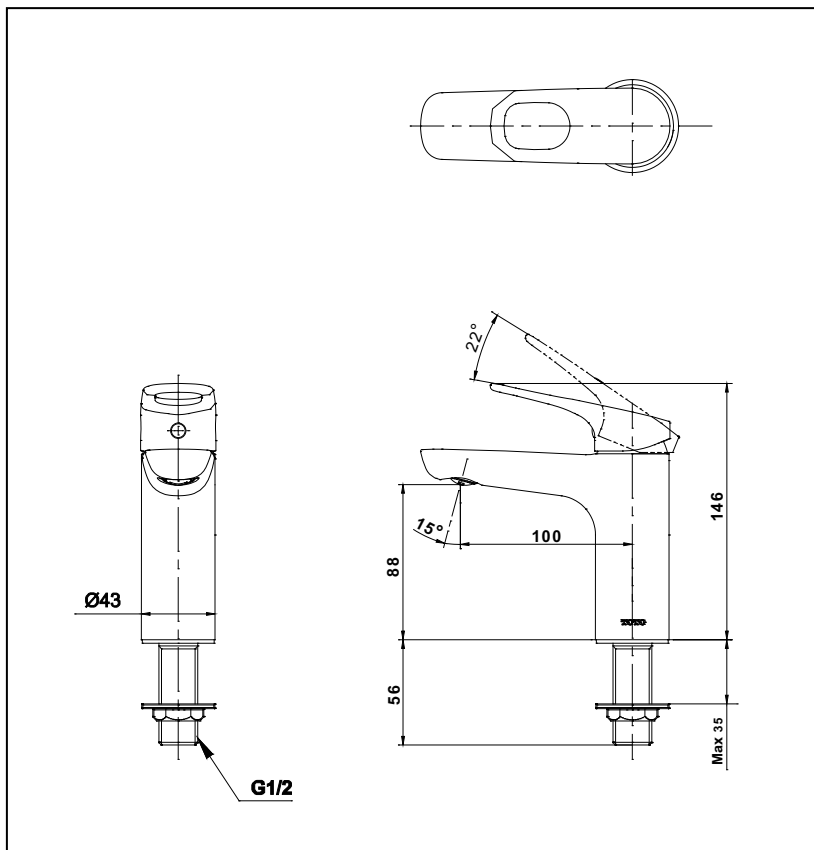

Rei-R Series
Single Lever Lavatory Faucet
(Cold Water)

TTLR103FK

Features

- Sharp-lined smart design exclusively for REI- Round series
- Durable finishes

Specifications

Water Pressure	: 0.05MPa - 0.75MPa
Hole	: 1 Hole
Finish	: Nickel Chrome
Material	: Brass

Parts description

- **TTLR103FK**

Single Lever Lavatory Faucet without Pop-Up Waste and Flexible Hose (Cold Water)

Remarks:

Please result TOTO sales representative for detail.

TOTO (THAILAND) CO.,LTD

Bangkok Office : G Tower Grand Rama 9,12th Floor, South Wing, 9 Rama IX Road,Huaykwang Sub-district,Huaykwang District, Bangkok. 10310 Thailand
 Tel : +(66)2-117-9520(AUTO) Fax : +(66)2-117-9527
 th.toto.com