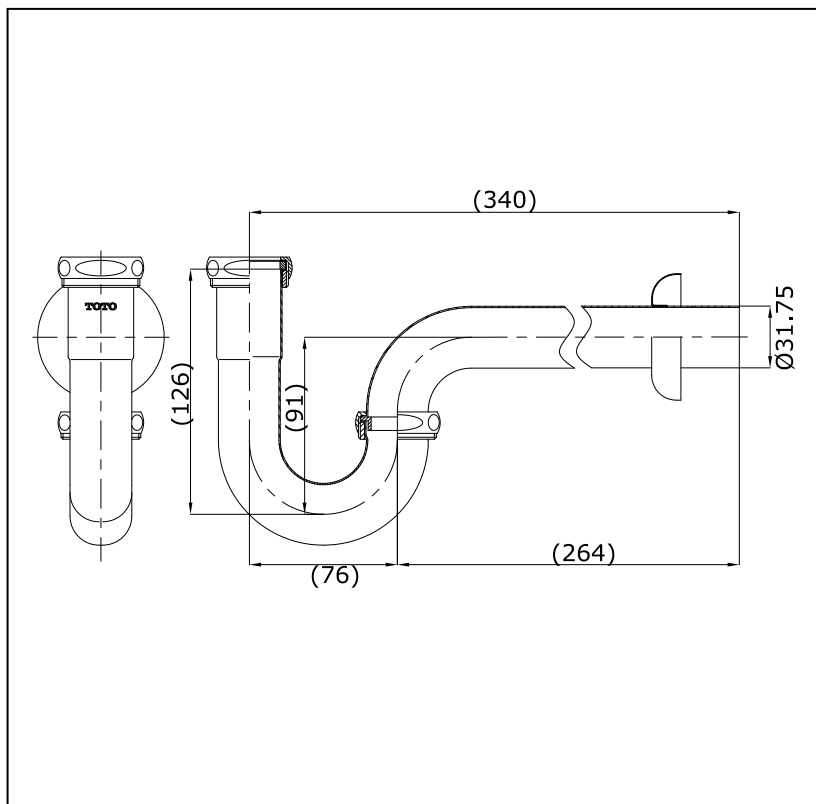

Drawing:

Remarks:

Please consult TOTO sales representative for detail.