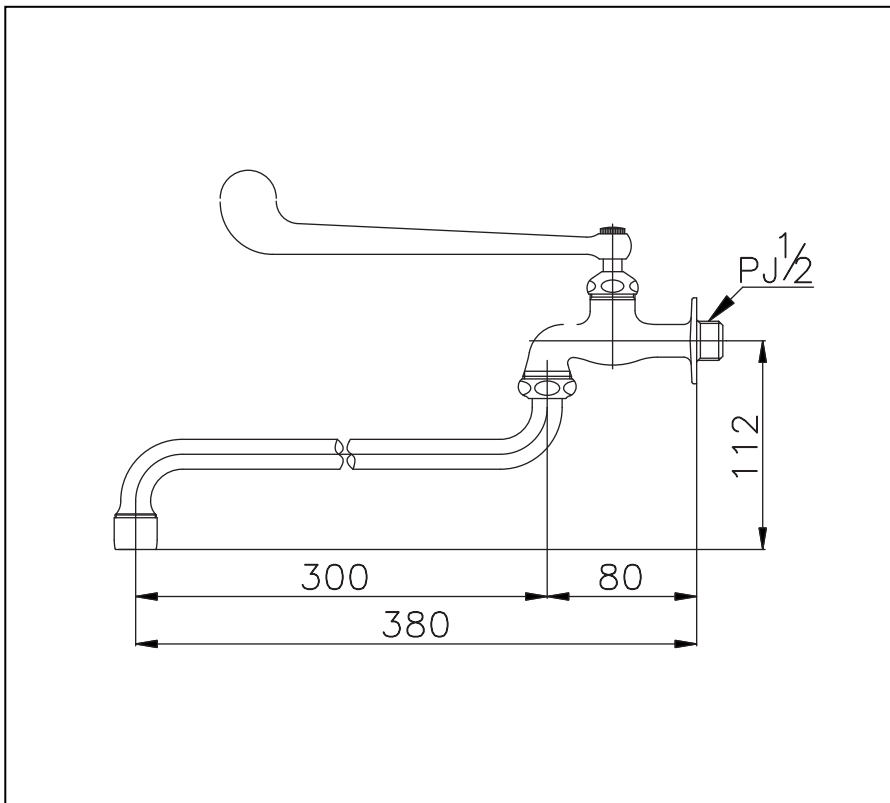

### Specifications

Water Pressure	: 0.05MPa - 0.75MPa
Material	: Brass
Finish	: Nickel Chrome

### Parts description

- **TS115B15(HM)**  
Lever Handle Sink Tap

Please consult a TOTO representative for details