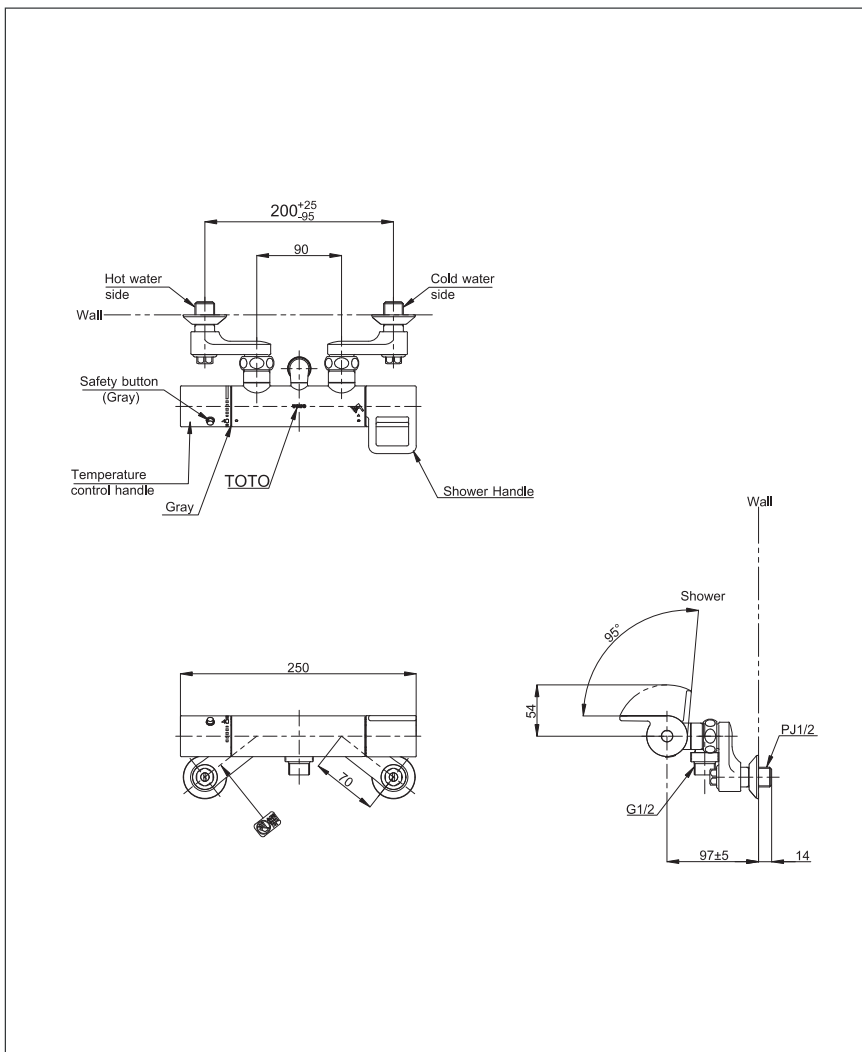

Parts Description

● TMGG44EX

Thermostat Shower Mixer
without Hand Shower Set

Please consult a TOTO representative for details