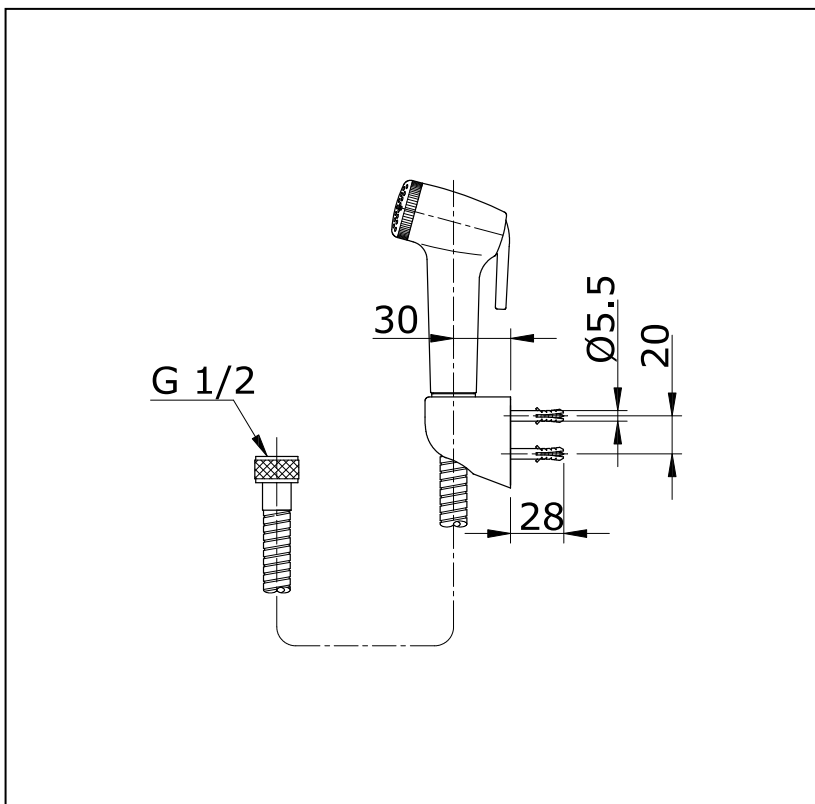

Drawing:

Remarks:

Please result TOTO sales representative for detail.