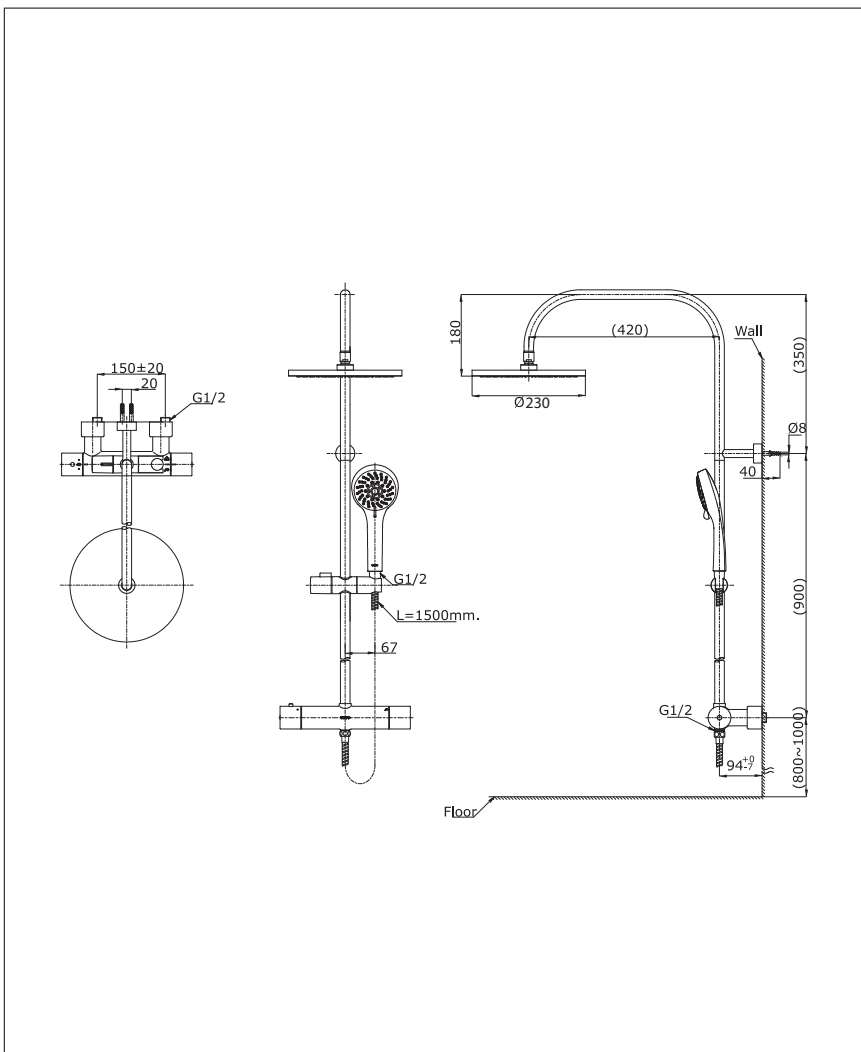

TOTO | SHOWER FITTINGS

Thermostat Shower Column Set
with 5 Mode Hand Shower

TX454SESMR

Specifications

Finish	: Nickel Chrome
Material	: Brass
Water Pressure	: 0.15 ~ 0.75 Mpa
Over Head Size	: Ø230mm
Shape	: Round

Parts Description

● TX454SESMR

Thermostat Shower Column Set
with 5 Mode Hand Shower

Please consult a TOTO representative for details

TOTO (THAILAND) CO.,LTD

Bangkok Office : G Tower Grand Rama 9,12th Floor, South Wing, 9 Rama IX Road, Huaykwang Sub-district, Huaykwang District, Bangkok. 10310 Thailand
Tel : +(66)2-117-9520(AUTO) Fax : +(66)2-117-9527
th.toto.com