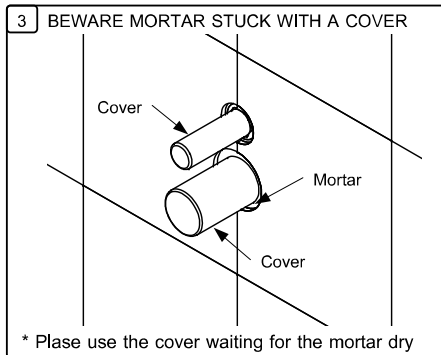

TOTO

CONCEALED PLATE SINGLE LEVER BATH MIXER

Installation

TOTO

CONCEALED PLATE SINGLE LEVER BATH MIXER

Care and maintenance

1. Do not use toilet cleaners with acid content.
2. Do not use hard brush or steel wool. Soft cloth is recommended for cleaning to prevent scratch marks.
3. Special metal/chromium cleaning cream is recommended.
4. When tools are required to grip it. Use thick cloth to prevent scratch marks.

Troubleshooting

Cannot close valve	1	Disassemble and clean
Water leaks around lever handle	2	Tighten Nut locked fit
Lever handle is loose	3	Tighten screw

010715

For more information

0M306

Please contact, Tel. 0-2117-9520, 0-2026-3561

TOTO (THAILAND) CO. LTD 77 Moo 5, Nong Plamor, Nong Khae, Saraburi 18140

TOTO

CONCEALED PLATE SINGLE LEVER BATH MIXER

Important Safeguards

(For your safety, please follow the instructions below.)

Read these Important Safeguards instruction thoroughly before using your product and follow the precaution instructions carefully.