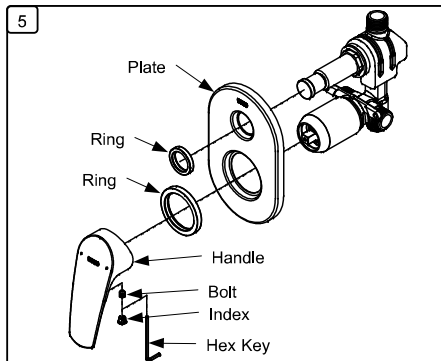

TOTO

CONCEALED PLATE SINGLE LEVER BATH MIXER

Installation

TOTO

CONCEALED PLATE SINGLE LEVER BATH MIXER

Care and maintenance

1. Do not use toilet cleaners with acid content.
2. Do not use hard brush or steel wool. Soft cloth is recommended for cleaning to prevent scratch marks.
3. Special metal/chromium cleaning cream is recommended.
4. When tools are required to grip it. Use thick cloth to prevent scratch marks.

Troubleshooting

Cannot close valve	1	Disassemble and clean
Water leaks around lever handle	2	Tighten Nut locked fit
Lever handle is loose	3	Tighten screw

010715

For more information

0M306

Please contact, Tel. 0-2117-9520, 0-2026-3561

TOTO (THAILAND) CO. LTD 77 Moo 5, Nong Plamor, Nong Khae, Saraburi 18140

TOTO

CONCEALED PLATE SINGLE LEVER BATH MIXER

Important Safeguards

(For your safety, please follow the instructions below.)

Read these Important Safeguards instruction thoroughly before using your product and follow the precaution instructions carefully.