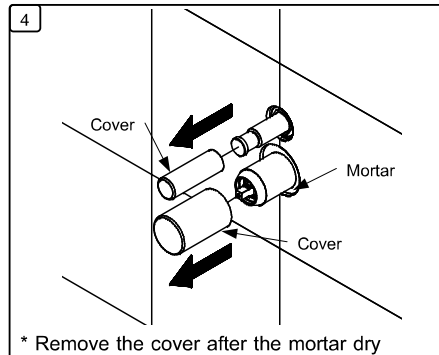

TOTO

CONCEALED PLATE SINGLE LEVER BATH MIXER

Installation

TOTO

CONCEALED PLATE SINGLE LEVER BATH MIXER

Care and maintenance

1. Do not use toilet cleaners with acid content.
2. Do not use hard brush or steel wool. Soft cloth is recommended for cleaning to prevent scratch marks.
3. Special metal/chromium cleaning cream is recommended.
4. When tools are required to grip it. Use thick cloth to prevent scratch marks.