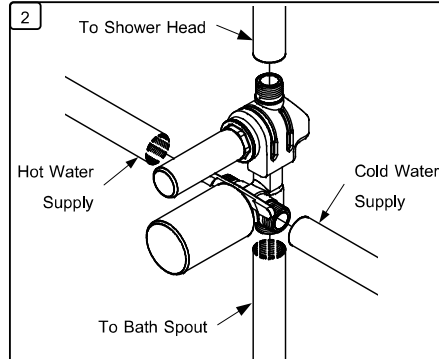

TOTO

CONCEALED PLATE SINGLE LEVER BATH MIXER

Installation

TOTO

CONCEALED PLATE SINGLE LEVER BATH MIXER

Care and maintenance

1. Do not use toilet cleaners with acid content.
2. Do not use hard brush or steel wool. Soft cloth is recommended for cleaning to prevent scratch marks.
3. Special metal/chromium cleaning cream is recommended.
4. When tools are required to grip it. Use thick cloth to prevent scratch marks.

Troubleshooting

Cannot close valve	1	Disassemble and clean
Water leaks around lever handle	2	Tighten Nut locked fit
Lever handle is loose	3	Tighten screw

010715

For more information

0M306

Please contact, Tel. 0-2117-9520, 0-2026-3561

TOTO (THAILAND) CO. LTD 77 Moo 5, Nong Plamor, Nong Khae, Saraburi 18140

TOTO

CONCEALED PLATE SINGLE LEVER BATH MIXER

Important Safeguards

(For your safety, please follow the instructions below.)

Read these Important Safeguards instruction thoroughly before using your product and follow the precaution instructions carefully.