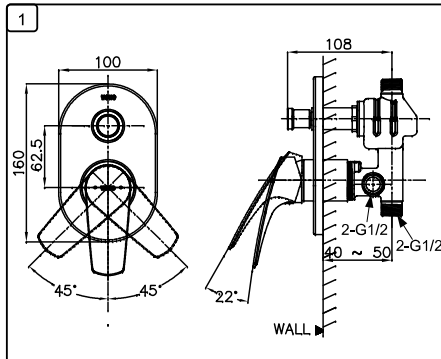

TOTO

CONCEALED PLATE SINGLE LEVER BATH MIXER

Installation

TOTO

CONCEALED PLATE SINGLE LEVER BATH MIXER

Care and maintenance

1. Do not use toilet cleaners with acid content.
2. Do not use hard brush or steel wool. Soft cloth is recommended for cleaning to prevent scratch marks.
3. Special metal/chromium cleaning cream is recommended.
4. When tools are required to grip it. Use thick cloth to prevent scratch marks.

Troubleshooting

Cannot close valve	1	Disassemble and clean
Water leaks around lever handle	2	Tighten Nut locked fit
Lever handle is loose	3	Tighten screw

010715

For more information

0M306

Please contact, Tel. 0-2117-9520, 0-2026-3561

TOTO (THAILAND) CO. LTD 77 Moo 5, Nong Plamor, Nong Khae, Saraburi 18140