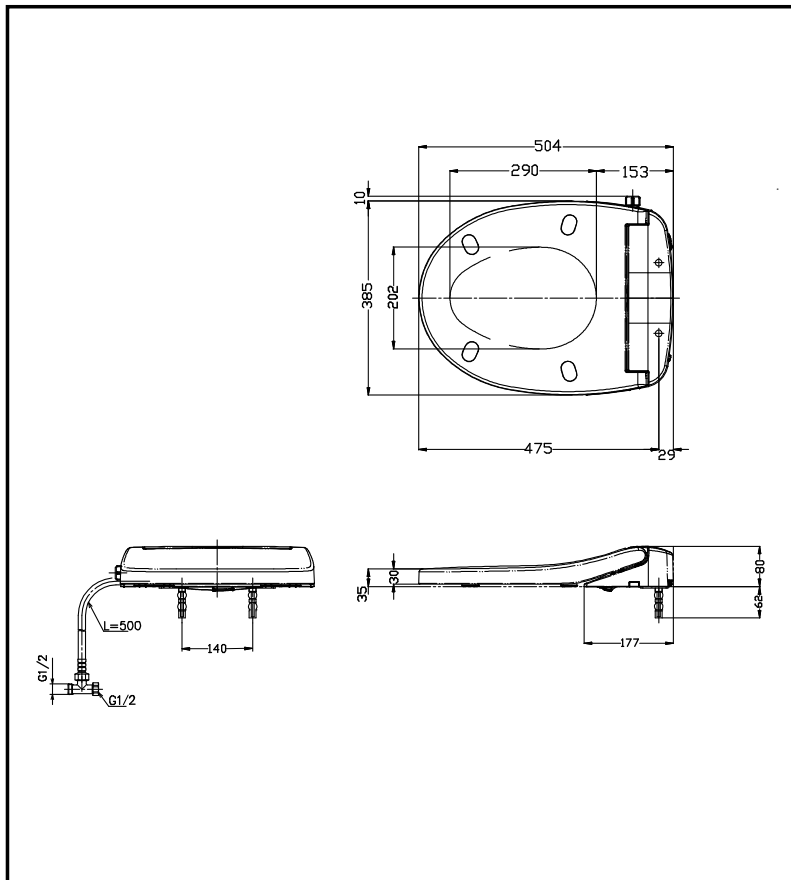

Material : PP (Seat and Cover)

Parts description

- **TCW07S**
Ecowasher without bidet function
- **TCW08S**
Ecowasher with bidet function

Colors

White
Pastel Ivory

Please consult a TOTO representative for details