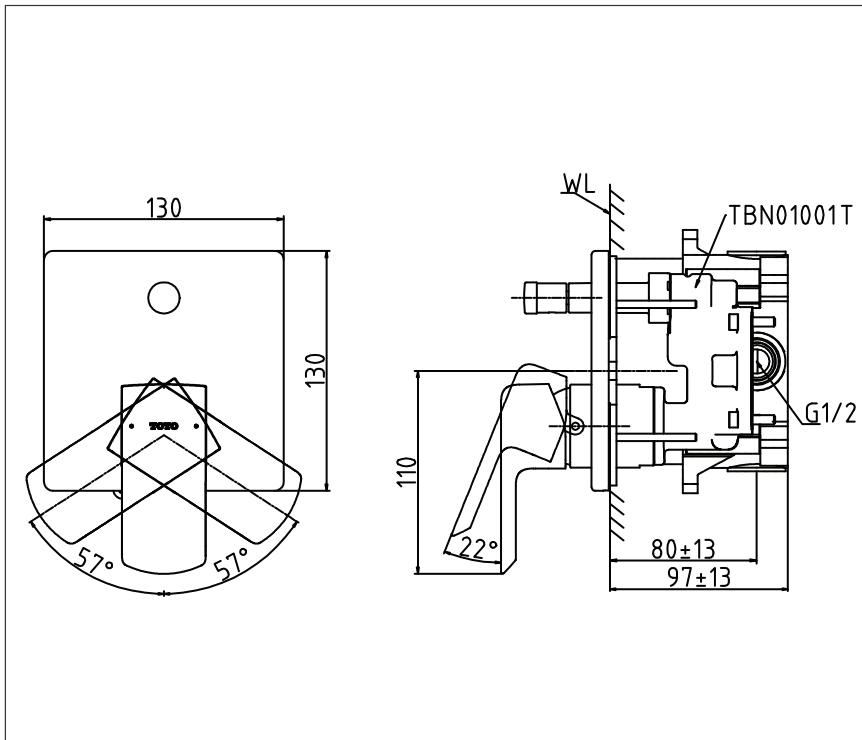

TBG02S04T

(*included **TBN01001T**)

GR Series Single Lever Shower Mixer with diverter

Features

- Design concept is gorgeous and regal
- TOTO original cartridge for smooth control
- High corrosion resistant plating

Specifications

Finish : Chrome

Material : Brass

Parts Description

- **TBG02304T**
Single Lever Shower Mixer with diverter
with Mini Unit **TBN01001T**

Please consult a TOTO representative for details