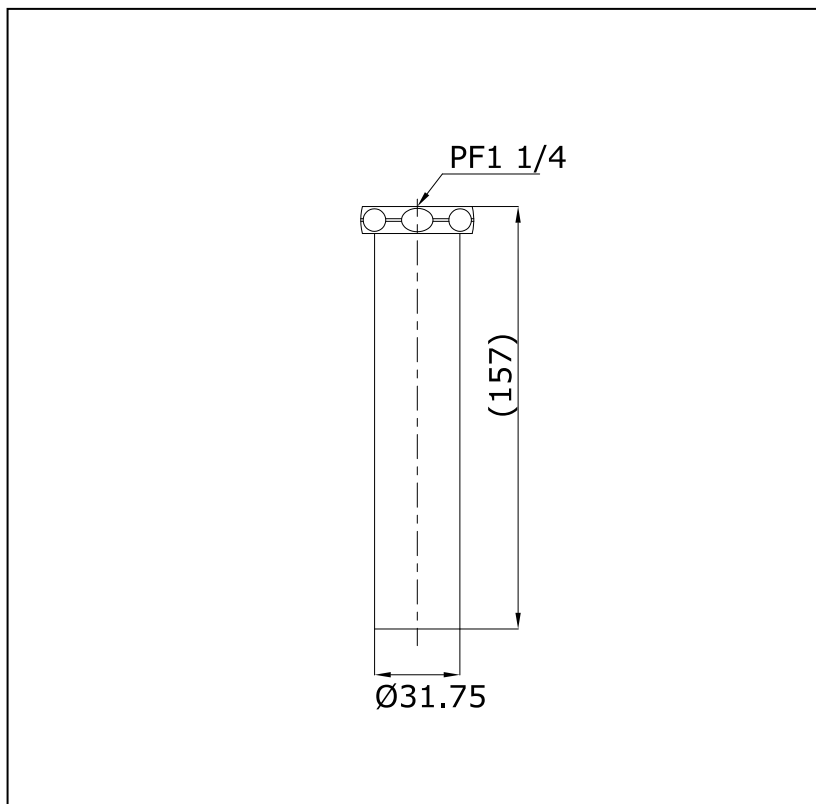

Item number: S411TT Supplementary Fittings

Features

- Simple installation, easy to use

Specifications

Finish : Nickel Chrome
Material : Brass

Parts description

- **S411TT**
Connector of Pop-Up Waste T6JV2N , T6JV6 and P-Trap

Drawing:

Remarks:

Please result TOTO sales representative for detail.