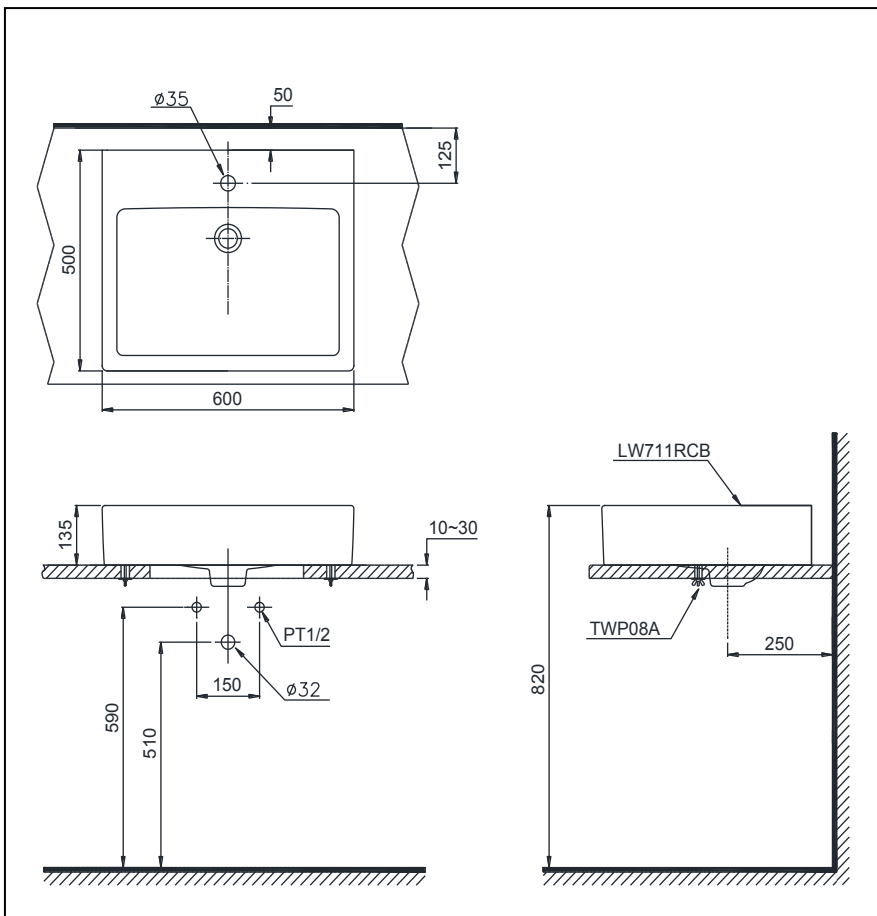

Console Lavatory

LW711RCB

Features

- CEFIONTECT technology : super smooth , ion barrier glazing for a clean lavatory
- Fully-exposed square console Lavatory, showing simplicity and fashion
- With water-storing design of large Capacity, comfortable for use

Specifications

Size : 600Wx500Dx135H (mm)

Drawing:

Parts description

Faucet not included

- LW711RCB Lavatory
- TWP08A Bracket

Colors

White