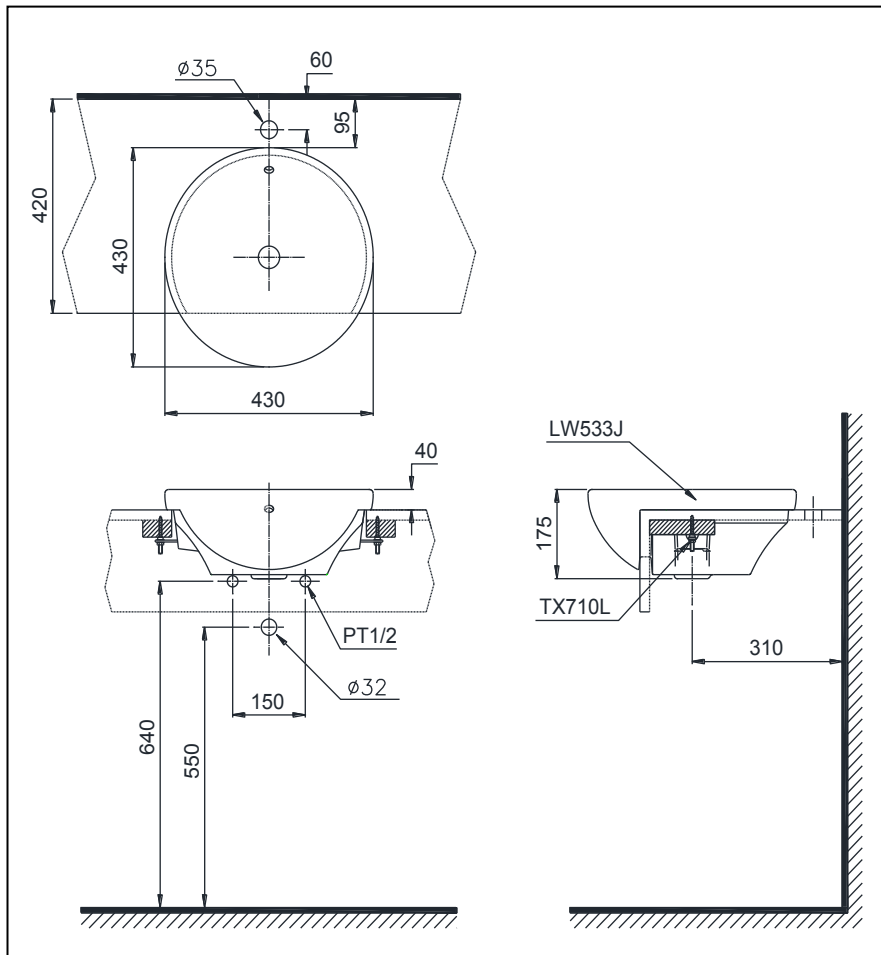

Semi Recessed Lavatory

LW533JW/F

Features

- Modern, elegant styling
- Rear overflow

Specifications

Size : 430W x 430D (mm)

Parts description

Faucet not included

- LW533JW/F
Semi Recessed Lavatory
- TX710L
Bracket & Screws

Drawing:

Colors

White

Please consult a TOTO representative for details