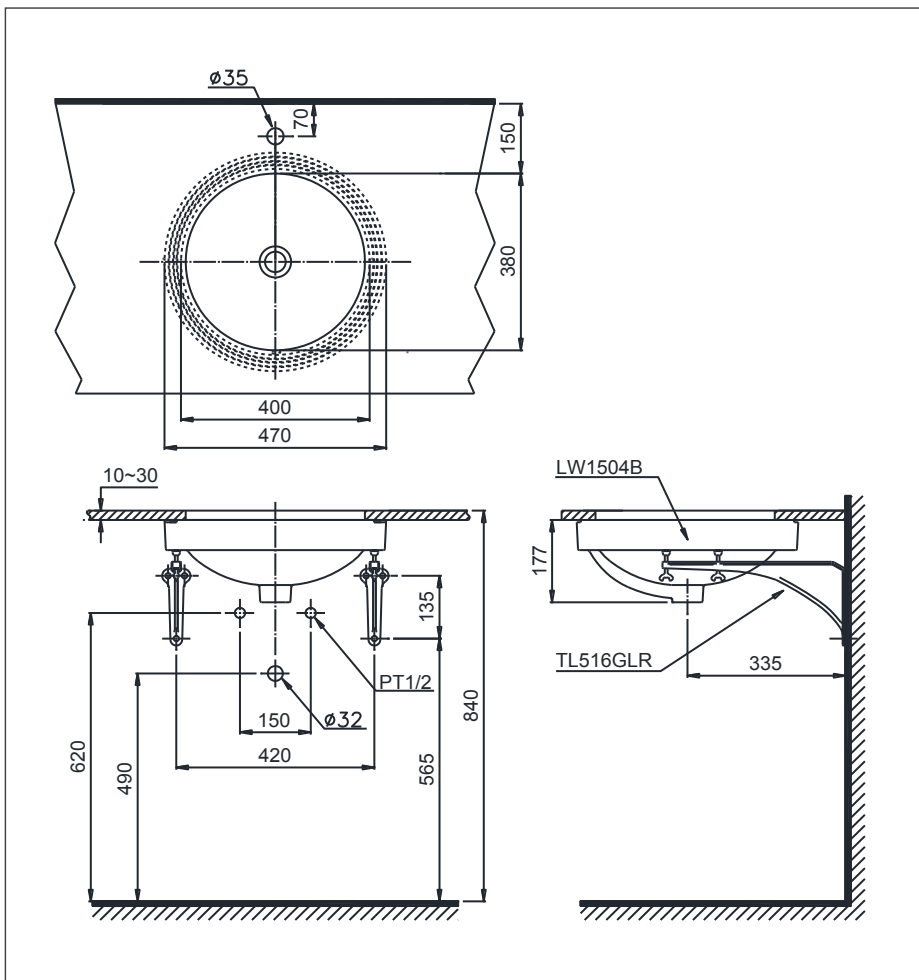

Features

- Clean appearance of the compact, simple line creates a clean sanitary environment
- Overflow at front
- Natural smooth curves
- CEFIONTECT technology super smooth, ion barrier glazing for a clean lavatory

Specifications

Size : 470W x 470D mm

Parts description

Faucet not included

● LW1504

Lavatory Body

Optional part

- **T6JV6**
Outlet fitting
- **TS612AX(HM)**
Drainage pipe fitting
- **S411TT**
Connect outlet fitting
- **TL516GLR**
Hanger support