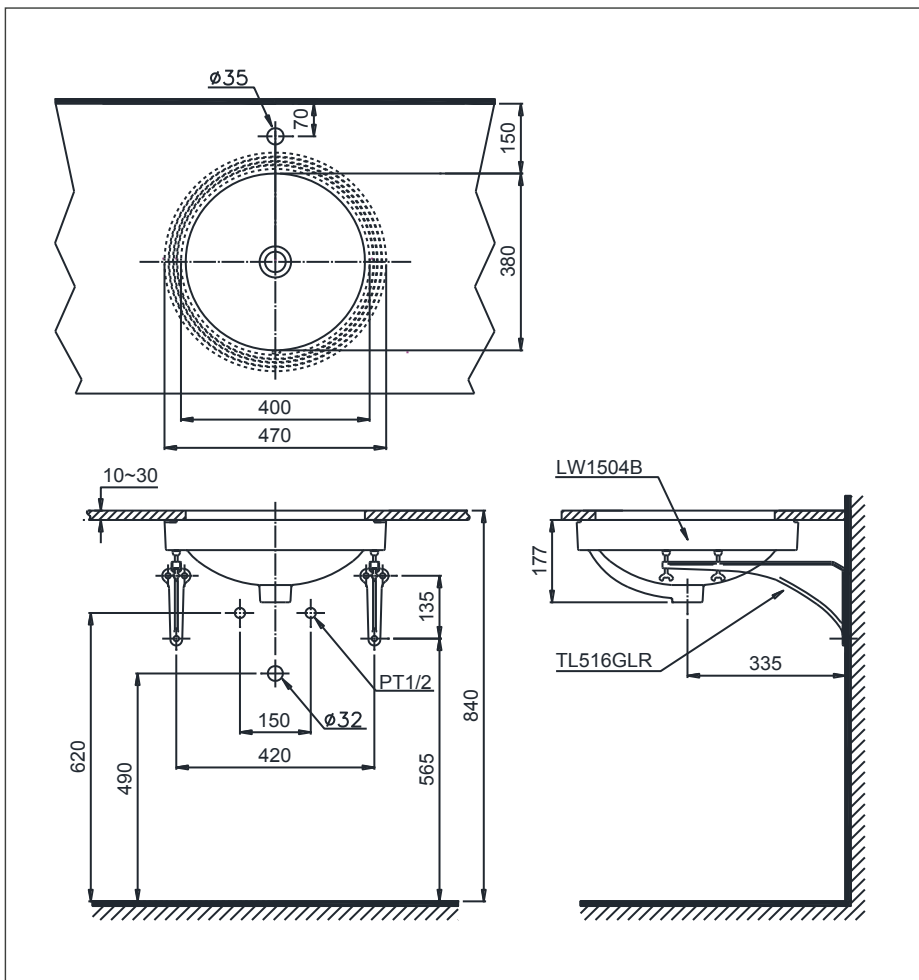

### Features

- Clean appearance of the compact, simple line creates a clean sanitary environment
- Overflow at front
- Natural smooth curves
- CEFIONTECT technology super smooth, ion barrier glazing for a clean lavatory

### Specifications

Size : 470W x 470D mm

### Parts description

Faucet not included

- **LW1504**  
Lavatory Body
- Optional part
  - **T6JV6**  
Outlet fitting
  - **TS303AX(HM)**  
Drainage pipe fitting
  - **S411TT**  
Connect outlet fitting
  - **TL516GLR**  
Hanger support