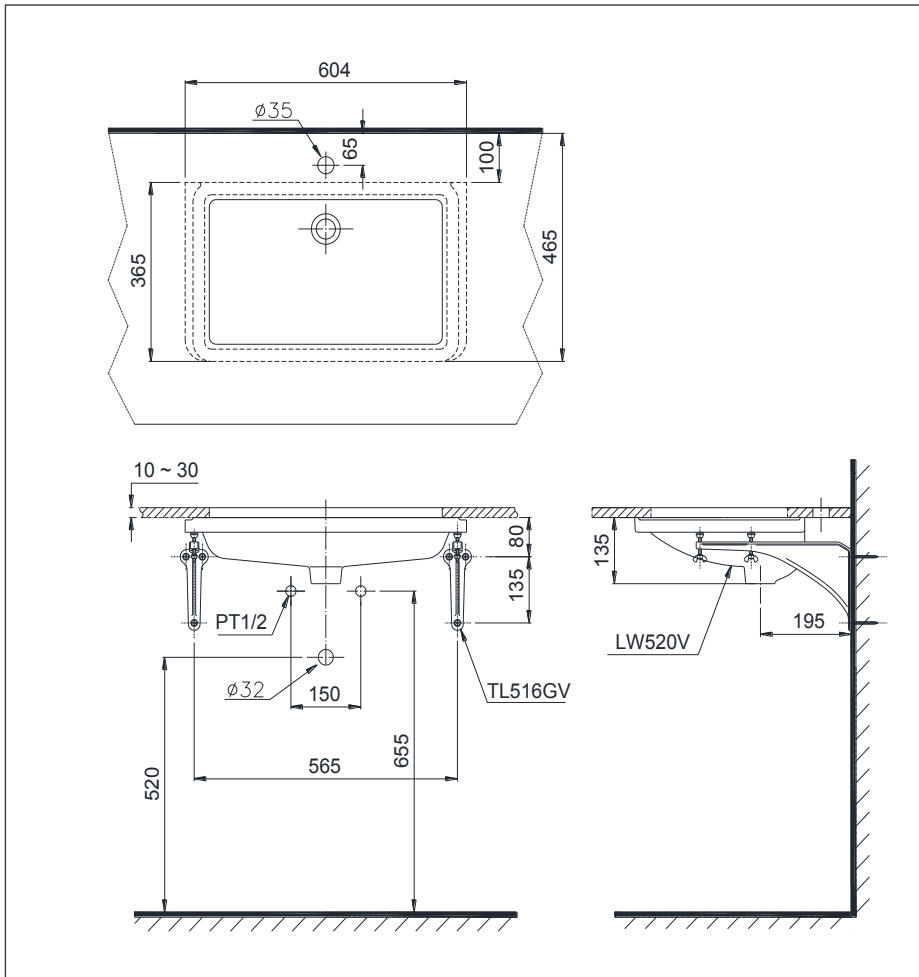

Features

- Modern elegant square shape Styling
- Rear overflow
- CEFIONTECT technology super smooth, ion barrier glazing for a clean lavatory

Specifications

Size : 604W x 365D mm

Parts description

- **L520**
Lavatory Body
- *Faucet not included
- *Fitting not included
- *TL516GV not included