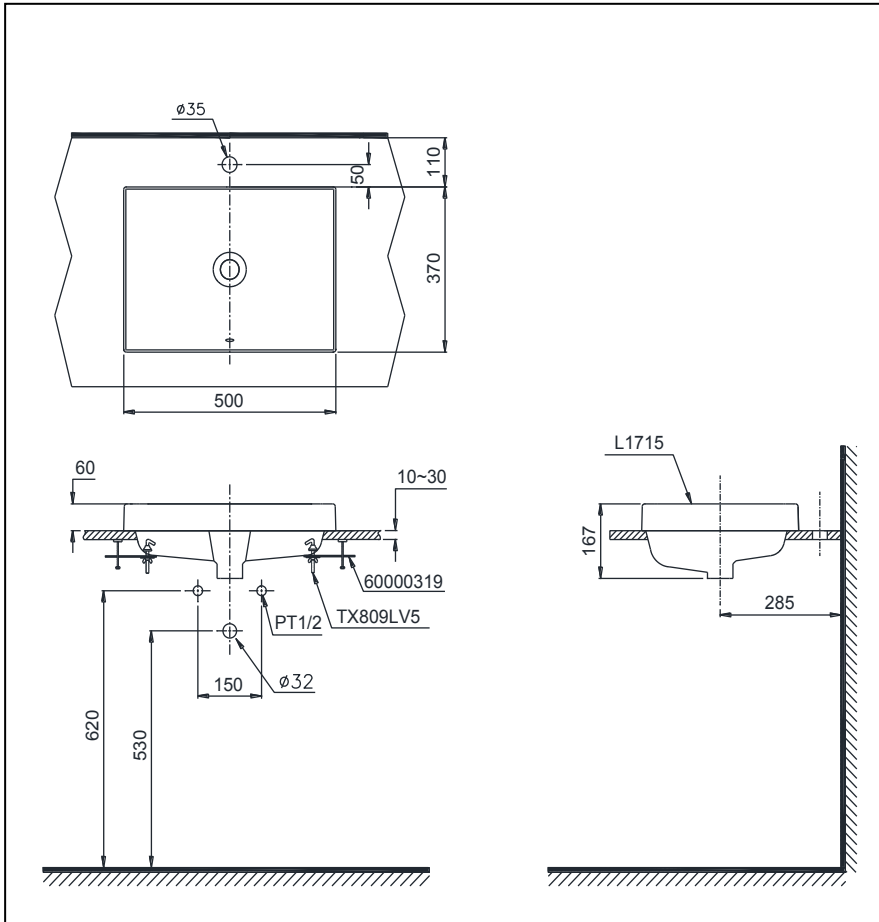

Drawing:

TOTO (THAILAND) CO.,LTD

Bangkok Office : G Tower Grand Rama 9,12th Floor, South Wing, 9 Rama IX Road,Huaykwang Sub-district,Huaykwang District, Bangkok. 10310 Thailand
Tel : +(66)2-117-9520(AUTO) Fax : +(66)2-117-9527
th.toto.com

All rights reserved by TOTO company. Specifications and size are subject to change without notice.