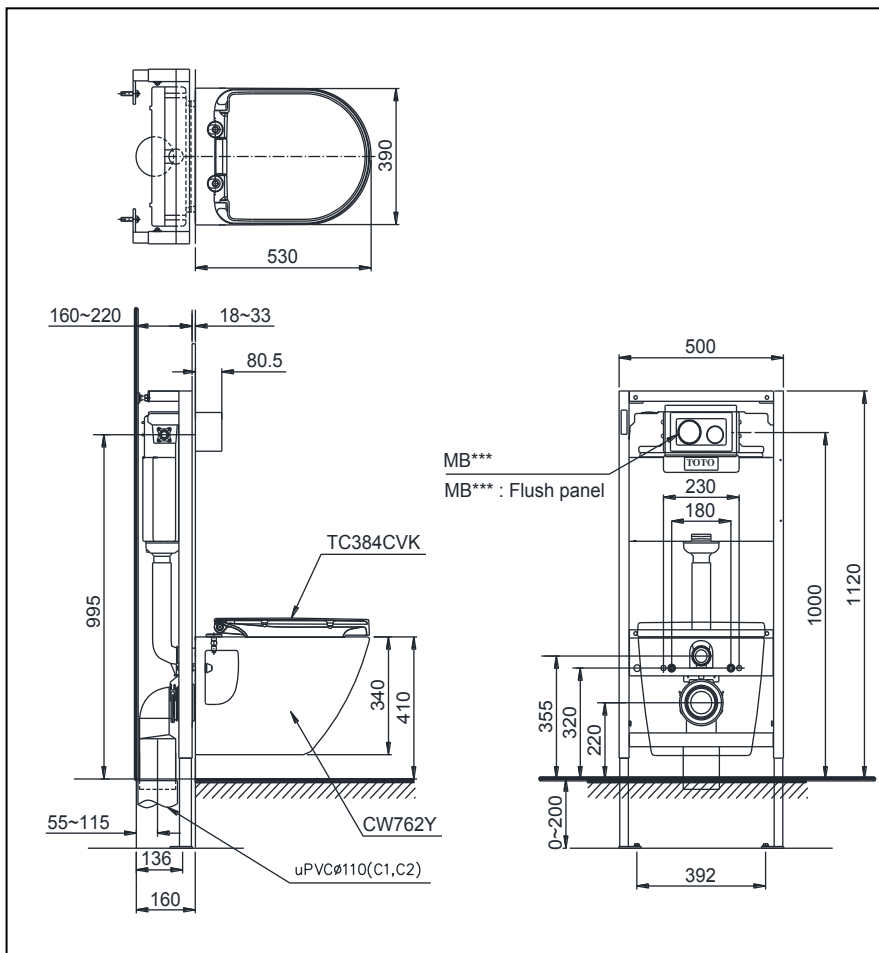

Colors

White

Please consult a TOTO representative for details