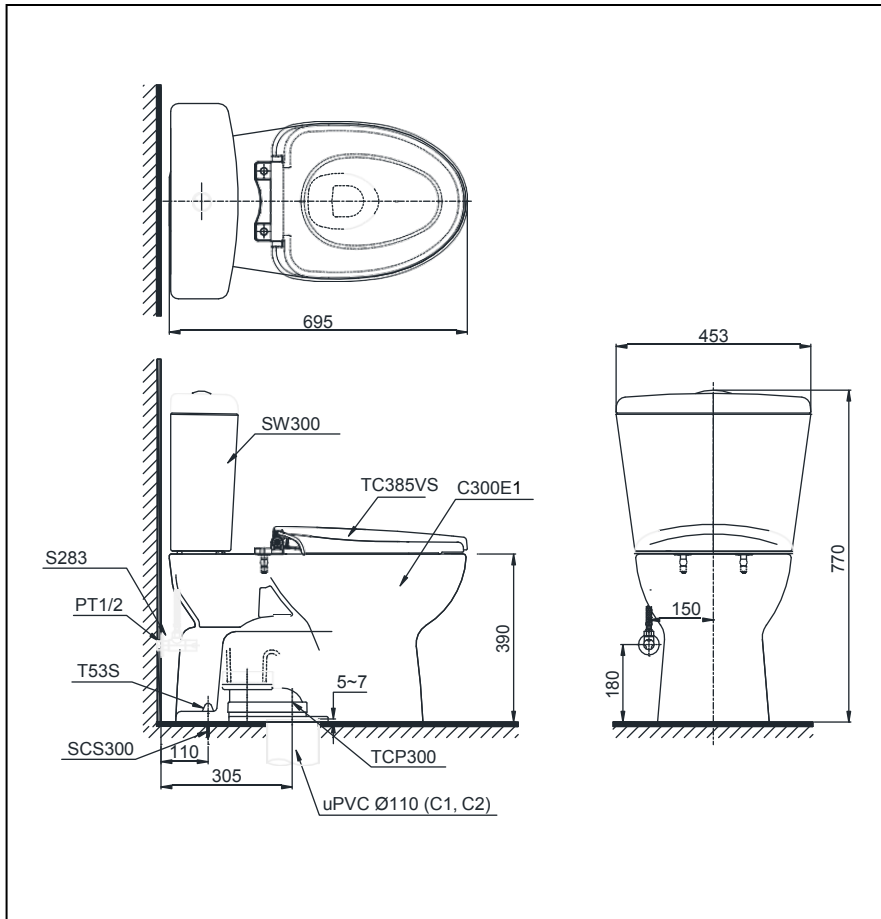

Features

- Contemporary and elegant design
- Soft-Closing Seat&Cover
- Superior WATER SAVING performance with 4.8/3 L flush system

Specifications

Flush System	: Siphon, dual flush
Water Use	: 4.8/3.0 (L)
Bowl Shape	: Elongated
Rough-in	: 305 (mm)
Water Pressure	: 0.05~0.70 (MPa)
Size	: 453Wx695Dx770H (mm)

Drawing:

Parts description

- CST300
 - Toilet bowl
 - C300E1 Toilet Body
 - SCS300 Screw set
 - T53S Caps
 - TCP300 Socket
- SW300W/F Toilet Tank
- TC385VS Soft-Closing Seat&Cover

Colors

White

Please consult a TOTO representative for details