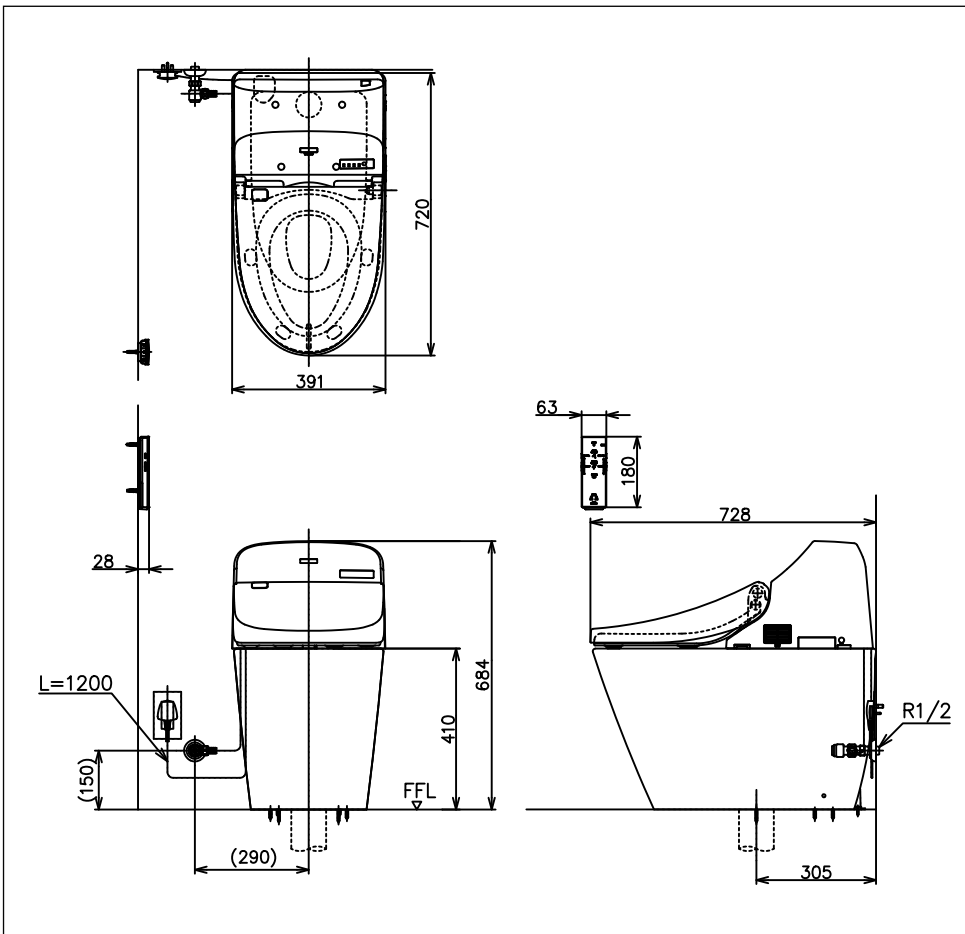

WASHLET™

CES9433A

Features

- Luxurious Toilet integrated with WASHLET™ unit
- TORNADO Flushing for powerful flushing effect with less amount of water
- RIMLESS ensures easy cleaning and ultimate hygiene
- CEFIONTECT prevents debris on toilet surface
- Fully equipped with comfortable rear, front, and oscillating cleansing functions
- AUTO FUNCTIONS auto lid opening and closing function, auto flushing function
- PREMIST water is sprayed inside the toilet bowl to make it difficult for dirt to adhere

Specifications

Flush System : TORNADO

Water Use : 4.5/ 3.0L

Rough-in : 305mm

Water Pressure : 0.05MPa~0.75MPa

Power Rating : 220~240V , 50/60Hz , 267~312W

Length of Power Cord : 1.2m

Size : 391W x 720D x 684H mm