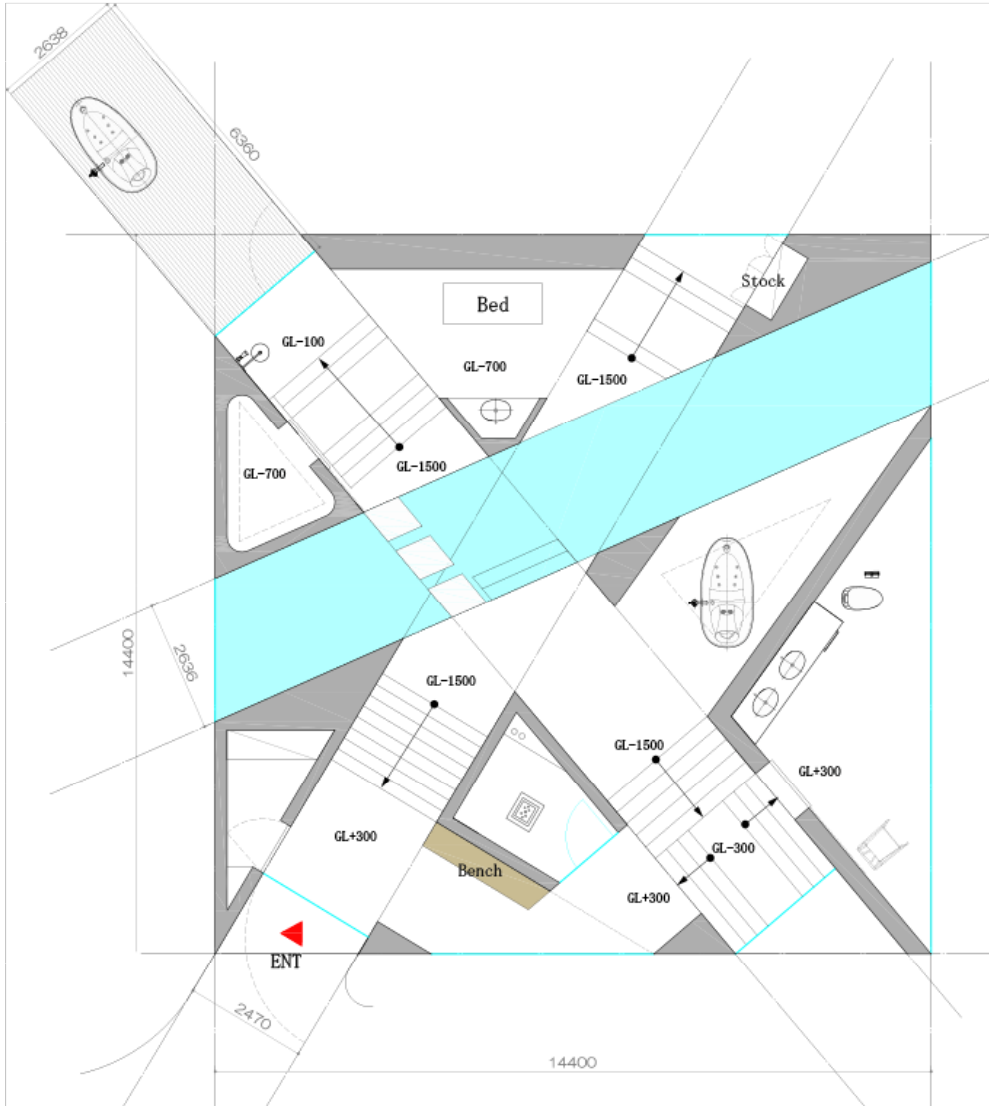

# PLAN01: Zero Reset

Release your mind and body. The ultimate "Zero reset".

# TOTO

Copyright © TOTO LTD. All Rights Reserved. 2017.10

|           | Photo | Item Name                                     | Item Code  |
|-----------|-------|---|------------|
| Toilet    |       | INTEGRATED TOILET<br>NEOREST NX               | CES900VT   |
|           |       | ACCESORIES<br>PAPER HOLDER<br>(STAND TYPE)    | YH63SD     |
| Washbasin |       | AUTO FAUCET                                   | TLP01701T  |
|           |       | WASHBASIN<br>VESSEL TYPE                      | LW4706     |
|           |       | ACCESORIES<br>TOWEL BAR                       | YT902S6C   |
| Bath      |       | FLOTATION TUB                                 | PJYD2200PW |
|           |       | FAUCET<br>Floor-standing Bath<br>& Shower Set | TBP01301T  |
| Shower    |       | 2 Mode Fixed Shower<br>Head(Wall Type)Ø300mm  | TBW01005T  |
|           |       | 1 Mode Hand Shower                            | TBW02017T  |
|           |       | 3 Way Diverter                                | TBV02105T  |
|           |       | Thermostat Controller                         | TBV02402T  |